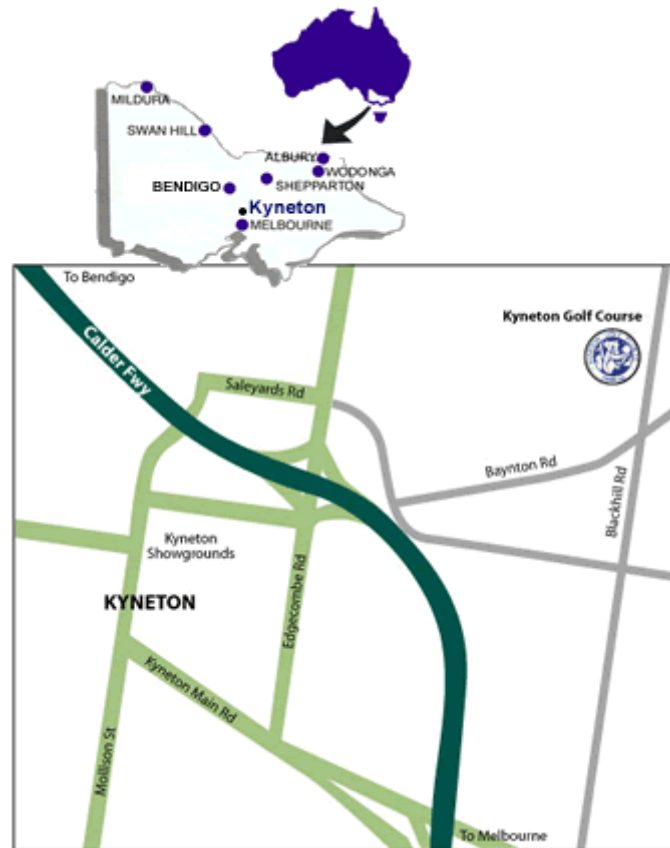

SIGNATURE .....

(See over for directions to Kyneton Golf Club)

## Kyneton Golf Club

Kyneton Golf Club is situated just off the Calder Highway near Kyneton which is approximately 1 hours drive from the Melbourne CBD via the divided, dual lane Calder Highway.

To reach the course from Melbourne, leave the Calder Highway at the second Kyneton exit, go around the roundabout and take the exit on to the Kyneton-Heathcote Road. Bypass the freeway entrance back to Melbourne and turn right at the first intersection (Pipers Creek Rd).

After about 1 kilometre, turn left at the first intersection (Baynton Road). Proceed along Baynton Rd for about 1 kilometre and turn left into Blackhill Rd. The golf course is approximately 500 metres on the left.